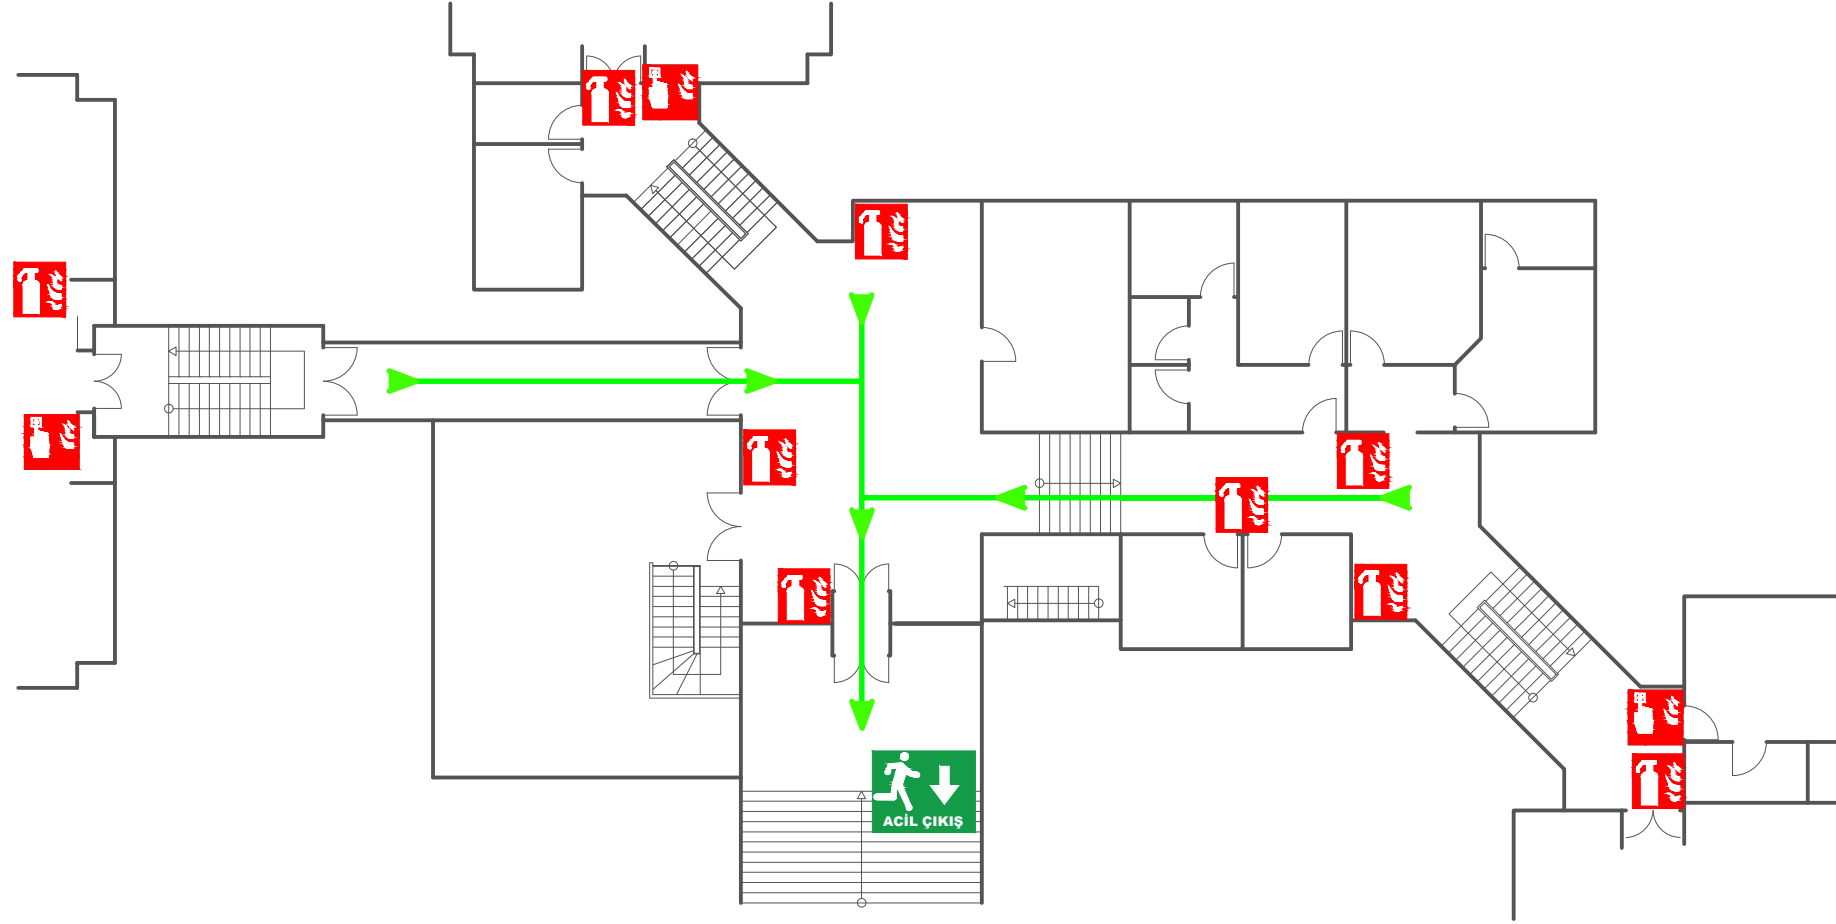

A BLOK

C BLOK

B BLOK

SİMGELER VE TANIMLARI (ICONS AND DEFINITIONS)

ACIL DURUM TELEFON NUMARALARI (EMERGENCY PHONE NUMBERS)

Acil Durum Yöneticisi :	Emergency Manager :
İç Hizmetler Müdürlüğü : 210 2113-2114-2703	Directorate Of Internal Services : 210 2113-2114-2703
İtfaiye : 110	Fire Department : 110
Ambulans : 112	Ambulance : 112
Polis : 155	Police : 155
İSGB Birimi : 210 8200	Occupational Health And Safety Unit : 210 8200

BULUNDUĞUNUZ BİNA VE KAT (YOU ARE ON THAT BUILDING AND FLOOR)

Ya15- 15. KONUKEVİ BİNASI ZEMİN KAT ACIL DURUM TAHLİYE PLANI
Ya15-15. KONUKEVİ BUILDING GROUND FLOOR EMERGENCY EVACUATION PLAN